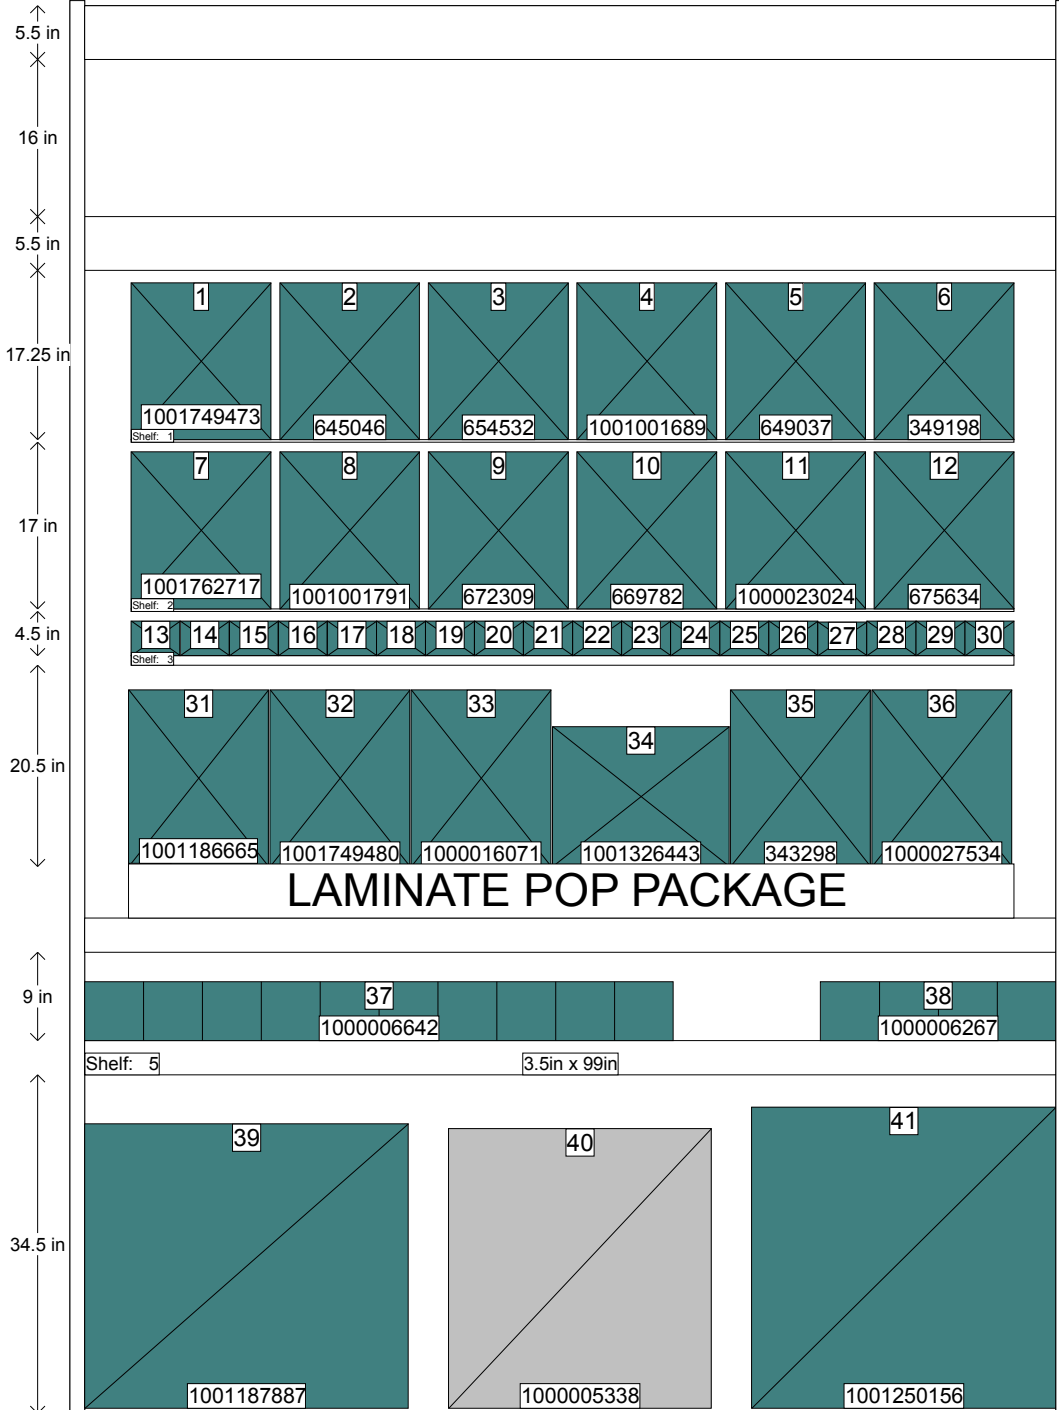

1 Bay-99-Home Decorators Collection Colonial 1, 3, 4_MLDG

Live: 12/10/2016

Bay: 1 of 1

ID	SKU	Fac	POP
----	-----	-----	-----

Shelf 1: 99.0" Floor to bottom of b...

1	1001749473	1	M
2	645046	1	M
3	654532	1	M
4	1001001689	1	M
5	649037	1	M
6	349198	1	M

Shelf 2: 81.8" Floor to bottom of b...

7	1001762717	1	M
8	1001001791	1	M
9	672309	1	M
10	669782	1	M
11	1000023024	1	Y M
12	675634	1	M

Shelf 3: 76.3" Floor to bottom of b...

13	1001749798	1	M
14	564880	1	M
15	566191	1	M
16	1001001576	1	M
17	565183	1	M
18	345718	1	M
19	1001762715	1	M
20	1001001665	1	M
21	566764	1	M
22	566257	1	M
23	1000023026	1	M
24	567799	1	M
25	1001186594	1	Y M
26	1001749855	1	M
27	1000016069	1	M
28	1001326369	1	M
29	332320	1	M
30	1000035358	1	M

Shelf 4: 54.8" Floor to bottom of b...

31	1001186665	1	M
32	1001749480	1	M
33	1000016071	1	M
34	1001326443	1	M
35	343298	1	M
36	1000027534	1	M

Shelf 5: 34.5" Floor to bottom of b...

37	1000006642	10	M
38	1000006267	4	M

Additional Information: Review the Sign Reference Guide for placement of non-SKU specific POP. If this bay does NOT have the updated THS fixture as POG ed here, merchandise the 3-6 take home samples that represent the larger display boards in the turbo rack fixture in the take home sample tray. The THS tray is located on the left hand side of the turbo rack fixture. It may be behind a c-channel that should be removed.